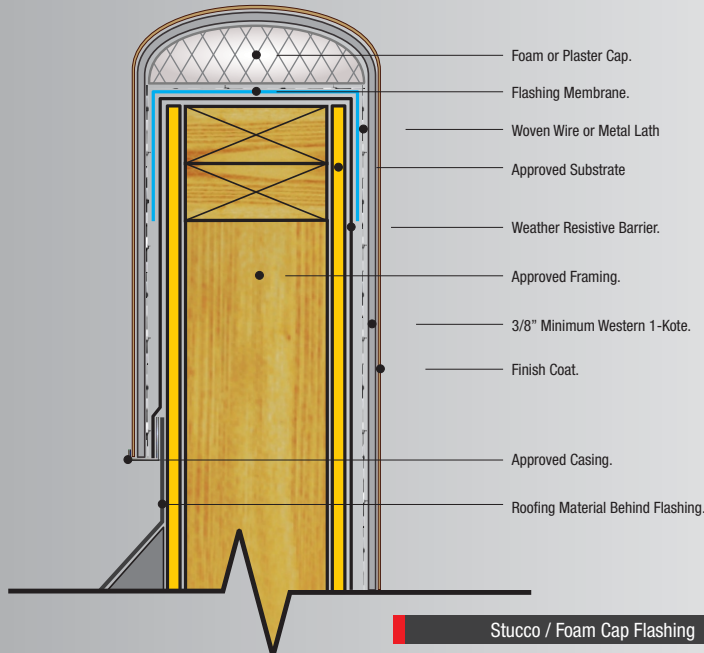

WESTERN BLENDED PRODUCTS
The Plasterer's Standard

Western 1-Kote

Western 1-Kote Component Assembly

System Details

■ Typical Installation

Systems must comply with local building codes and applicable standards. Details shown in this document are for guidance and informational purposes only. Western Blended Products disclaims any liability regarding the use of these drawings and document for any project purpose. The designer of the project determines the functionality equivalency of these details and how these are suited for the project. Installation details may change with time. Please contact Western Blended Products for more information.

Typical Parapet Terminations

Aug 2023

System Detail

Sacramento Stucco Co.
1550 Parkway Blvd. West Sacramento, CA 95691 / (916) 372-7442
Western Stucco Co.
6101 N. 53rd. Drive Glendale, AZ 85311 / (623) 939-9455
Rio Grande Stucco Co.
9151 Roseway Drive El Paso, TX 79907 / (915) 858-3494

Visit us on the web:
westernblended.com

Western Blended Products are manufactured in the U.S.A. utilizing the strictest quality control processes to ensure consistent, high-performance products on every project.