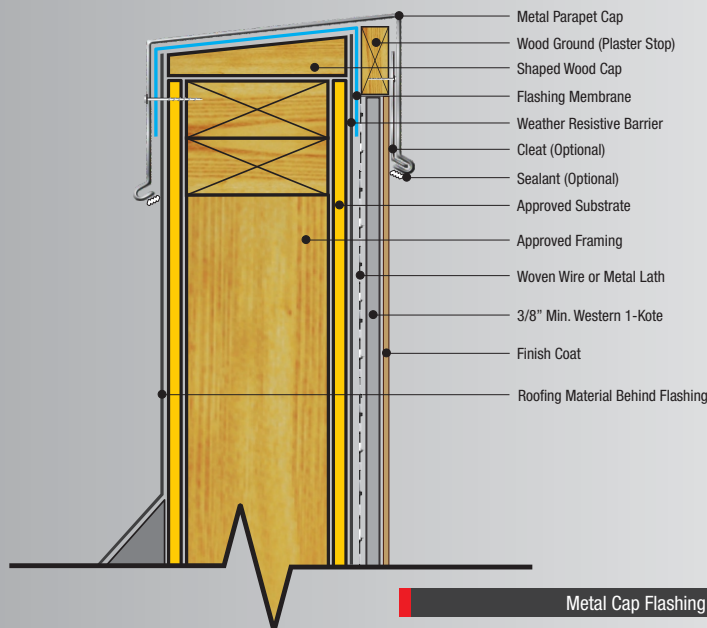

WESTERN BLENDED PRODUCTS
The Plasterer's Standard

Western 1-Kote

Western 1-Kote Component Assembly

System Details

■ Typical Installation

Systems must comply with local building codes and applicable standards. Details shown in this document are for guidance and informational purposes only. Western Blended Products disclaims any liability regarding the use of these drawings and document for any project purpose. The designer of the project determines the functionality equivalency of these details and how these are suited for the project. Installation details may change with time. Please contact Western Blended Products for more information.

Typical Parapet Terminations

Aug 2023

System Detail

Sacramento Stucco Co.
1550 Parkway Blvd. West Sacramento, CA 95691 / (916) 372-7442
Western Stucco Co.
6101 N. 53rd. Drive Glendale, AZ 85311 / (623) 939-9455
Rio Grande Stucco Co.
9151 Roseway Drive El Paso, TX 79907 / (915) 858-3494

Visit us on the web:
westernblended.com

Western Blended Products are manufactured in the U.S.A. utilizing the strictest quality control processes to ensure consistent, high-performance products on every project.